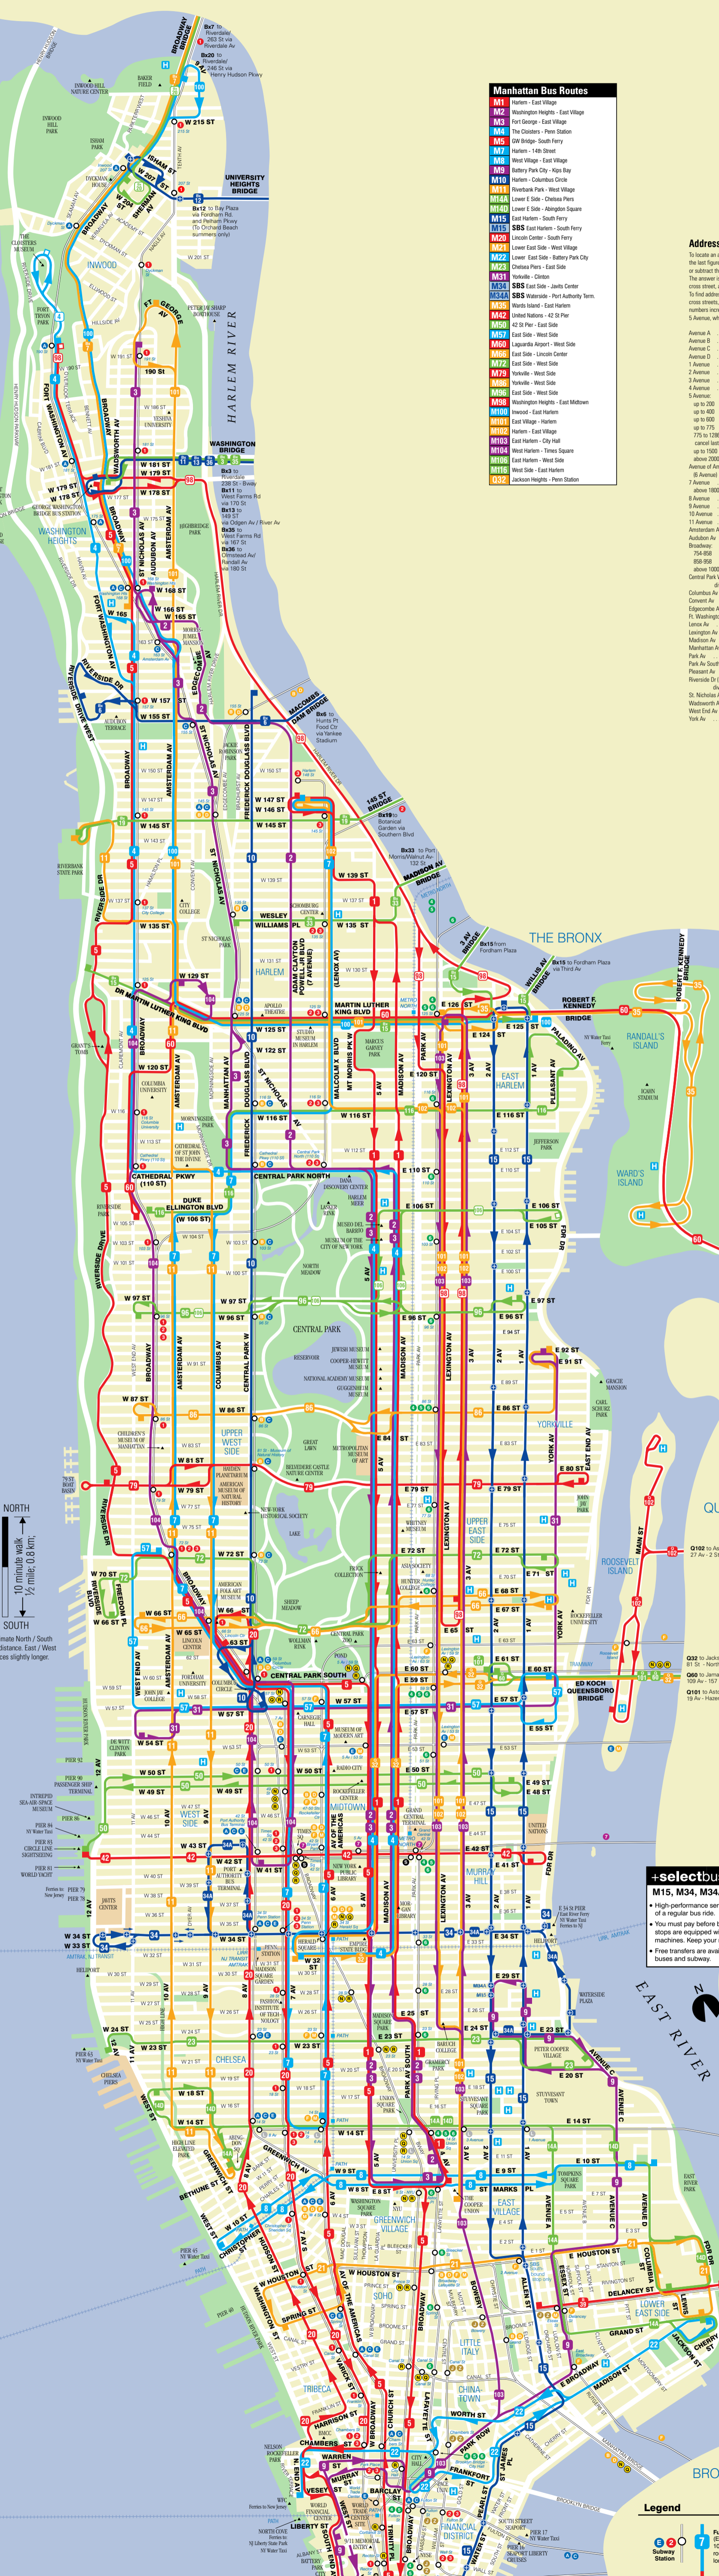

Manhattan Bus Map

.info

Address Locator

Legend

- Full-time Service (Every day 7 a.m. - 10 p.m.; many routes operate longer hours)
- Part-time Service
- +selectbuservice Bus Stop
- Direction of Service (Two-way service has no arrows)
- Full-time Terminal
- Part-time Terminal

Fix&Fortify SANDY RECOVERY WORK

Planned Service Changes

Beginning August 2013, no 100 train service between Whitehall St-South Ferry and Court St. Go to mta.info for updates and travel alternatives.